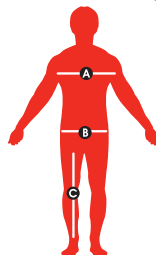

Male

	MEDIUM		LARGE		EXTRA LARGE	
	INCH	CM	INCH	CM	INCH	CM
CHEST A	38-40	97-102	42-44	107-112	46-48	117-122
WAIST B	32-34	81-86	36-38	91-97	40-42	102-107
INSIDE LEG C	32½	83	33	84	33½	84