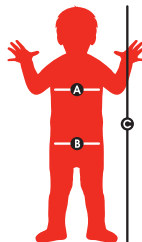

Toddler

	TODDLER SMALL		TODDLER MEDIUM	
CLOTHING SIZE	1-2		3-4	
	LBS	KILO	LBS	KILO
WEIGHT (UP TO)	Up to 30	Up to 14	Up to 38	Up to 17
	INCH	CM	INCH	CM
CHEST A	19½-20½	48-51	21½-22½	53-55
WAIST B	19-20	50-52	21-22	55-57
HEIGHT C	34-39	85-98	40-45	100-113