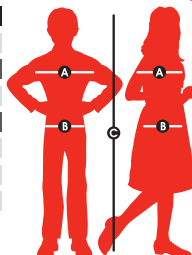

Childs*

	SMALL		MEDIUM		LARGE	
AGE	4-6		7-9		10-12	
	LBS	KILO	LBS	KILO	LBS	KILO
WEIGHT	35-45	16-20	55-73	25-33	74-100	34-45
	INCH	CM	INCH	CM	INCH	CM
CHEST A	23-25	58-64	27-28½	69-72	30-31½	76-80
WAIST B	21½-22½	54-57	23½-24½	60-62	25½-26½	64-67
HEIGHT C	46-51	115-128	52-57	130-143	58-63	145-158